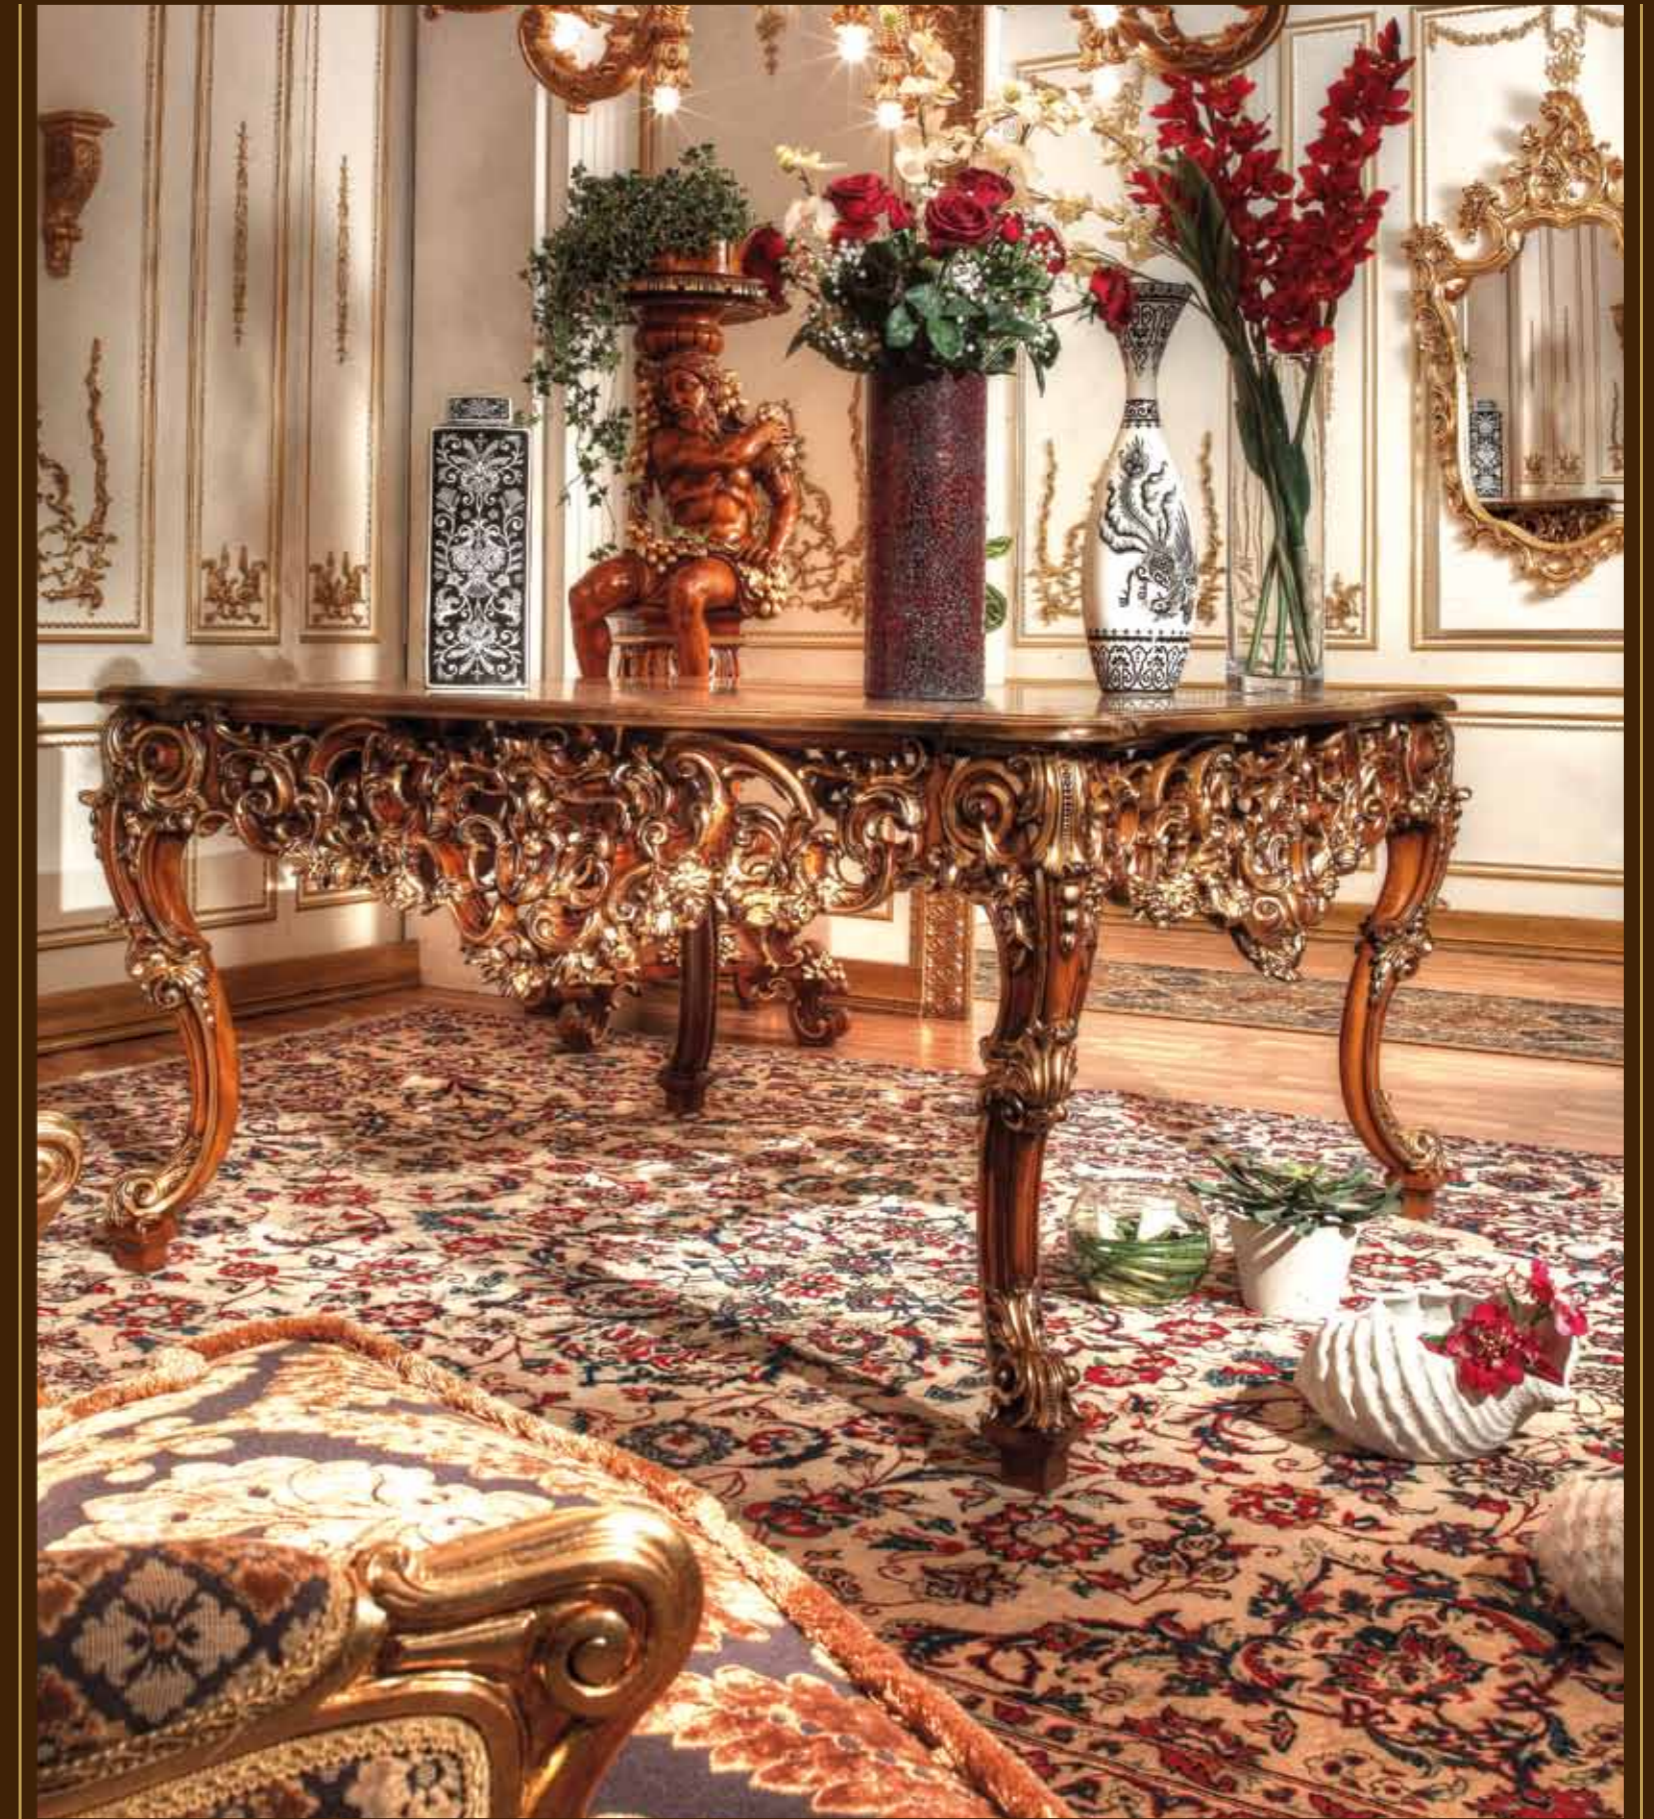

HC 2103 shelf

HC 2206 shell sculpture

HC 2111 flower stand

HC 4104 chandelier ø150x170 h

HC 7127 carpet

malta

finishing 675
White lacquer with gold and silver leaf

- GD 5701 JOLIE armchair 83x80x106 h
- GD 5703 JOLIE three seat sofa 205x80x106 h
- GD 5704 JOLIE central table 95x60x48 h
- GD 5705 JOLIE side table 60x60x48 h
- GD 5706 JOLIE mirror 135x10x135 h
- HC 2109 clothes hanger ø55x190 h
- HC 2231 column
- HC 4205 table lamp
- HC 7012 carpet