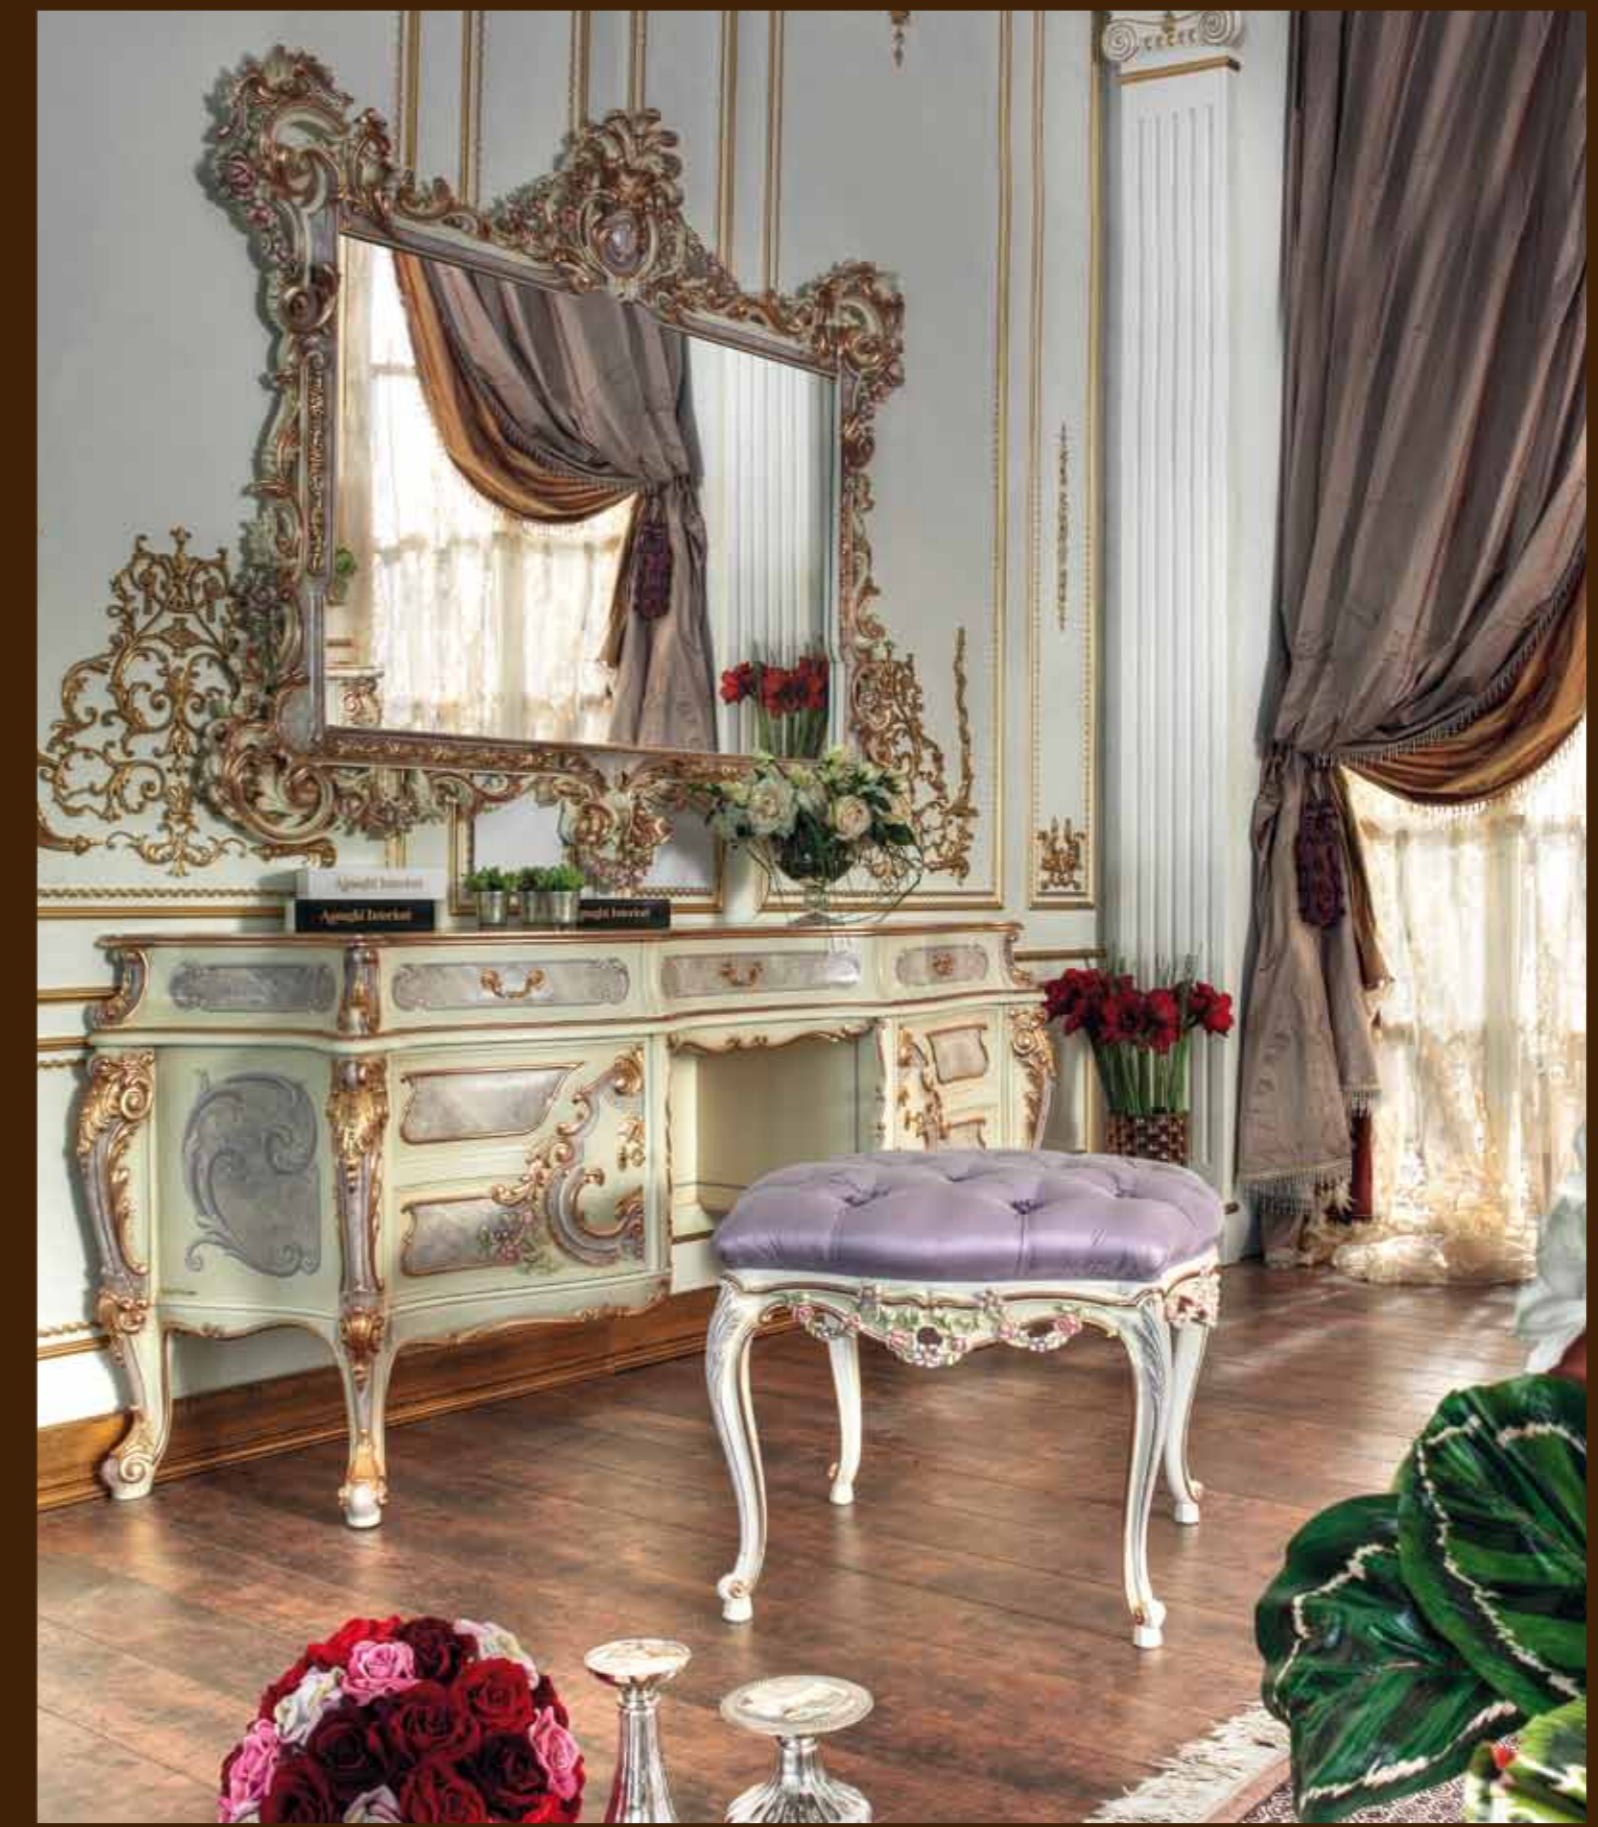

finishing **638**
White lacquer with violet polychromed and gold leaf

GD 7104 VIOLETTA dressing table 205x52x87 h

GD 7105 VIOLETTA mirror 183x4x150 h

GD 7106 VIOLETTA pouf 70x70x53 h