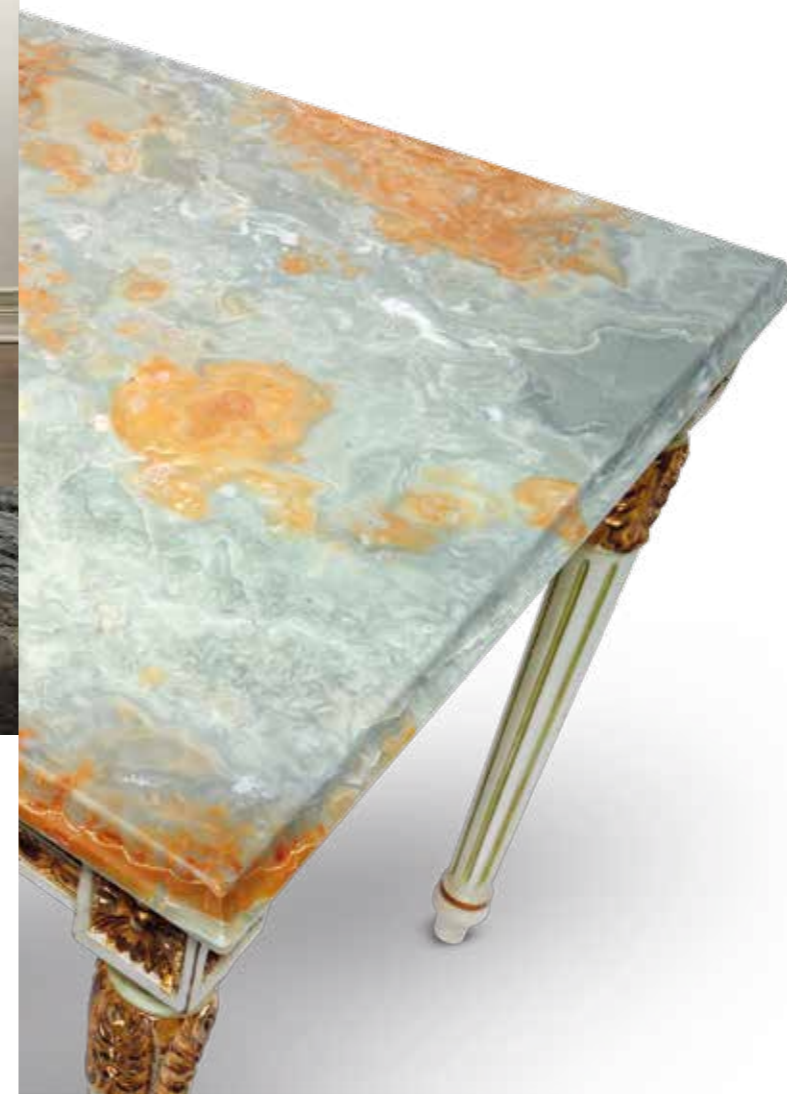

L1. 1605 APOLLO Side table 55x55x50 h
with Era Glaciale marble top